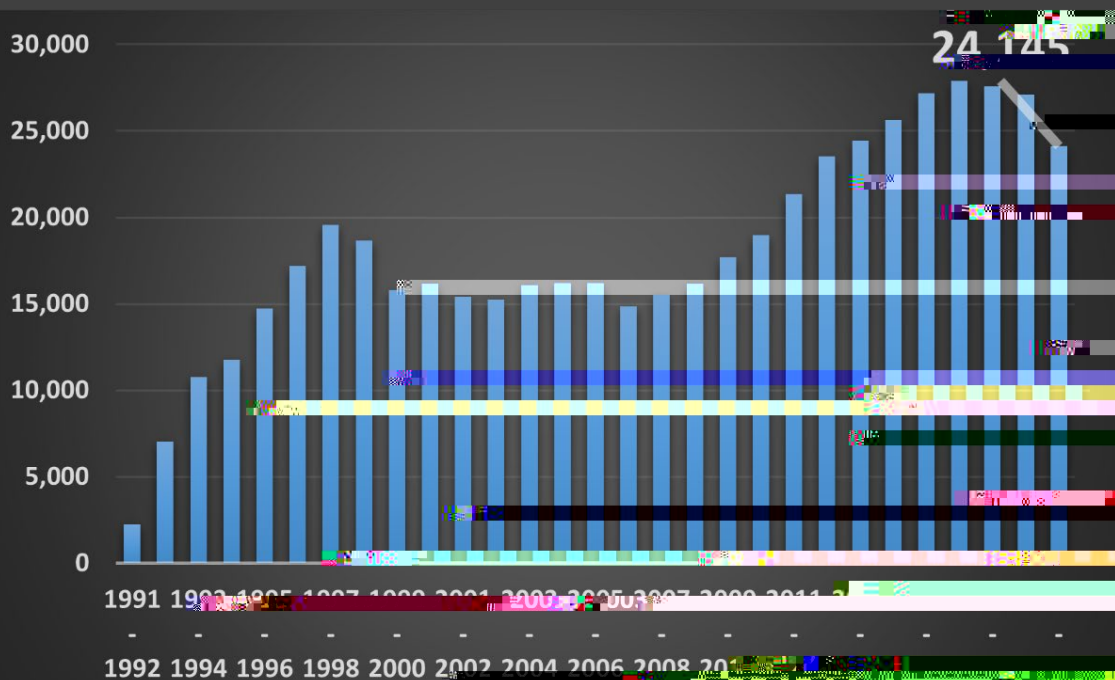

Louis Stokes Midwest
Regional Center of
Excellence (LSMRCE)

[View this email in your browser](#)

Oct 8th @ 3pm ET - LSAMP 30th Anniversary Celebration
Event **LSAMP: A Gamechanger in Cultivating STEM Talent**
There is no cost for registration. All are welcome!

LSAMP Trivia: Did you know?

The LSAMP Program has grown to support nearly 25K students PER YEAR since 1991.

In addition, the LSAMP Program has supported more than **650,000 STEM students** from African American, Hispanic American, Native American, Alaska Native and Native Hawaiian and Native Pacific Island Students since its inception.