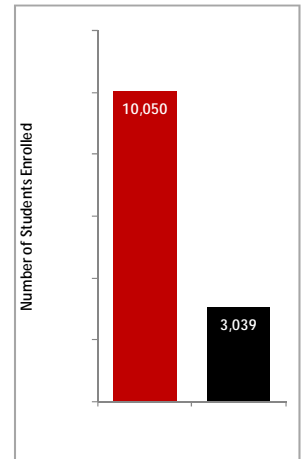

VALDOSTA STATE UNIVERSITY STUDENT ENROLLMENT

Enrollment by Gender, Fall 2011

Enrollment, Fall 2007 Fall 2011

Enrollment by Time Status, Fall 2011

Enrollment by College, Fall 2011

Total enrollment at VSU for Fall 2011 is 13,089 Students.

FIRST TIME, FULL TIME FRESHMAN STUDENT ENROLLMENT

First Time, Full Time Freshman Enrollment

First Time, Full Time Freshman
Enrollment by College, Fall 2011

5 Largest First Time, Full Time Freshman Student Majors