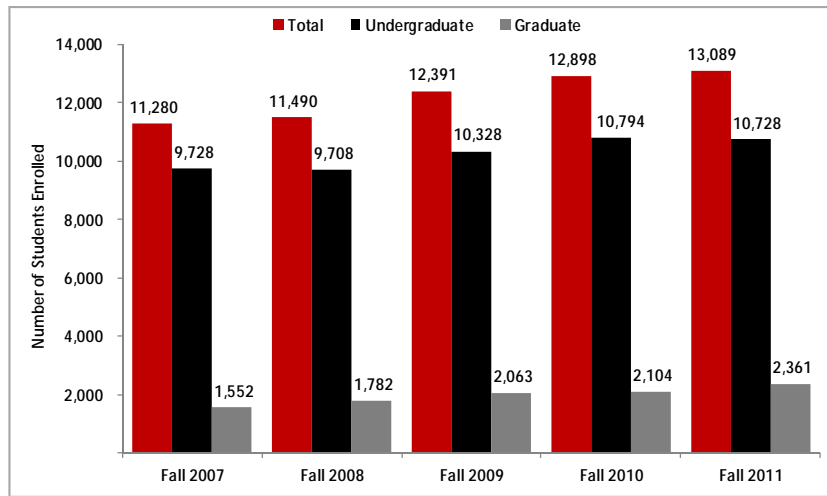

VALDOSTA STATE UNIVERSITY STUDENT ENROLLMENT

Enrollment by Gender, Fall 2011

Enrollment, Fall 2007 Fall 2011

Enrollment by Time Status, Fall 2011

Enrollment by College, Fall 2011

Total enrollment at VSU for Fall 2011 is 13,089 Students.

FIRST TIME, FULL TIME FRESHMAN STUDENT ENROLLMENT

First Time, Full Time Freshman Enrollment

First Time, Full Time Freshman
Enrollment by College, Fall 2011

5 Largest First Time, Full Time Freshman Student Majors