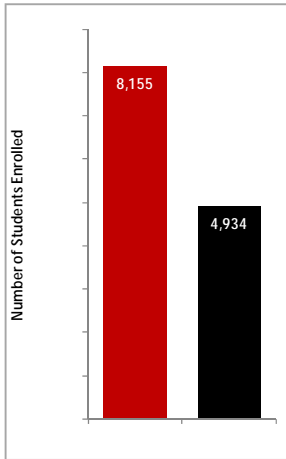

VALDOSTA STATE UNIVERSITY STUDENT ENROLLMENT

Enrollment by Gender, Fall 2011

Enrollment, Fall 2007 Fall 2011

Enrollment by Time Status, Fall 2011

Enrollment by College, Fall 2011

Total enrollment at VSU for Fall 2011 is 13,089 Students.

FIRST TIME, FULL TIME FRESHMAN STUDENT ENROLLMENT

First Time, Full Time Freshman Enrollment

First Time, Full Time Freshman
Enrollment by College, Fall 2011

5 Largest First Time, Full Time Freshman Student Majors